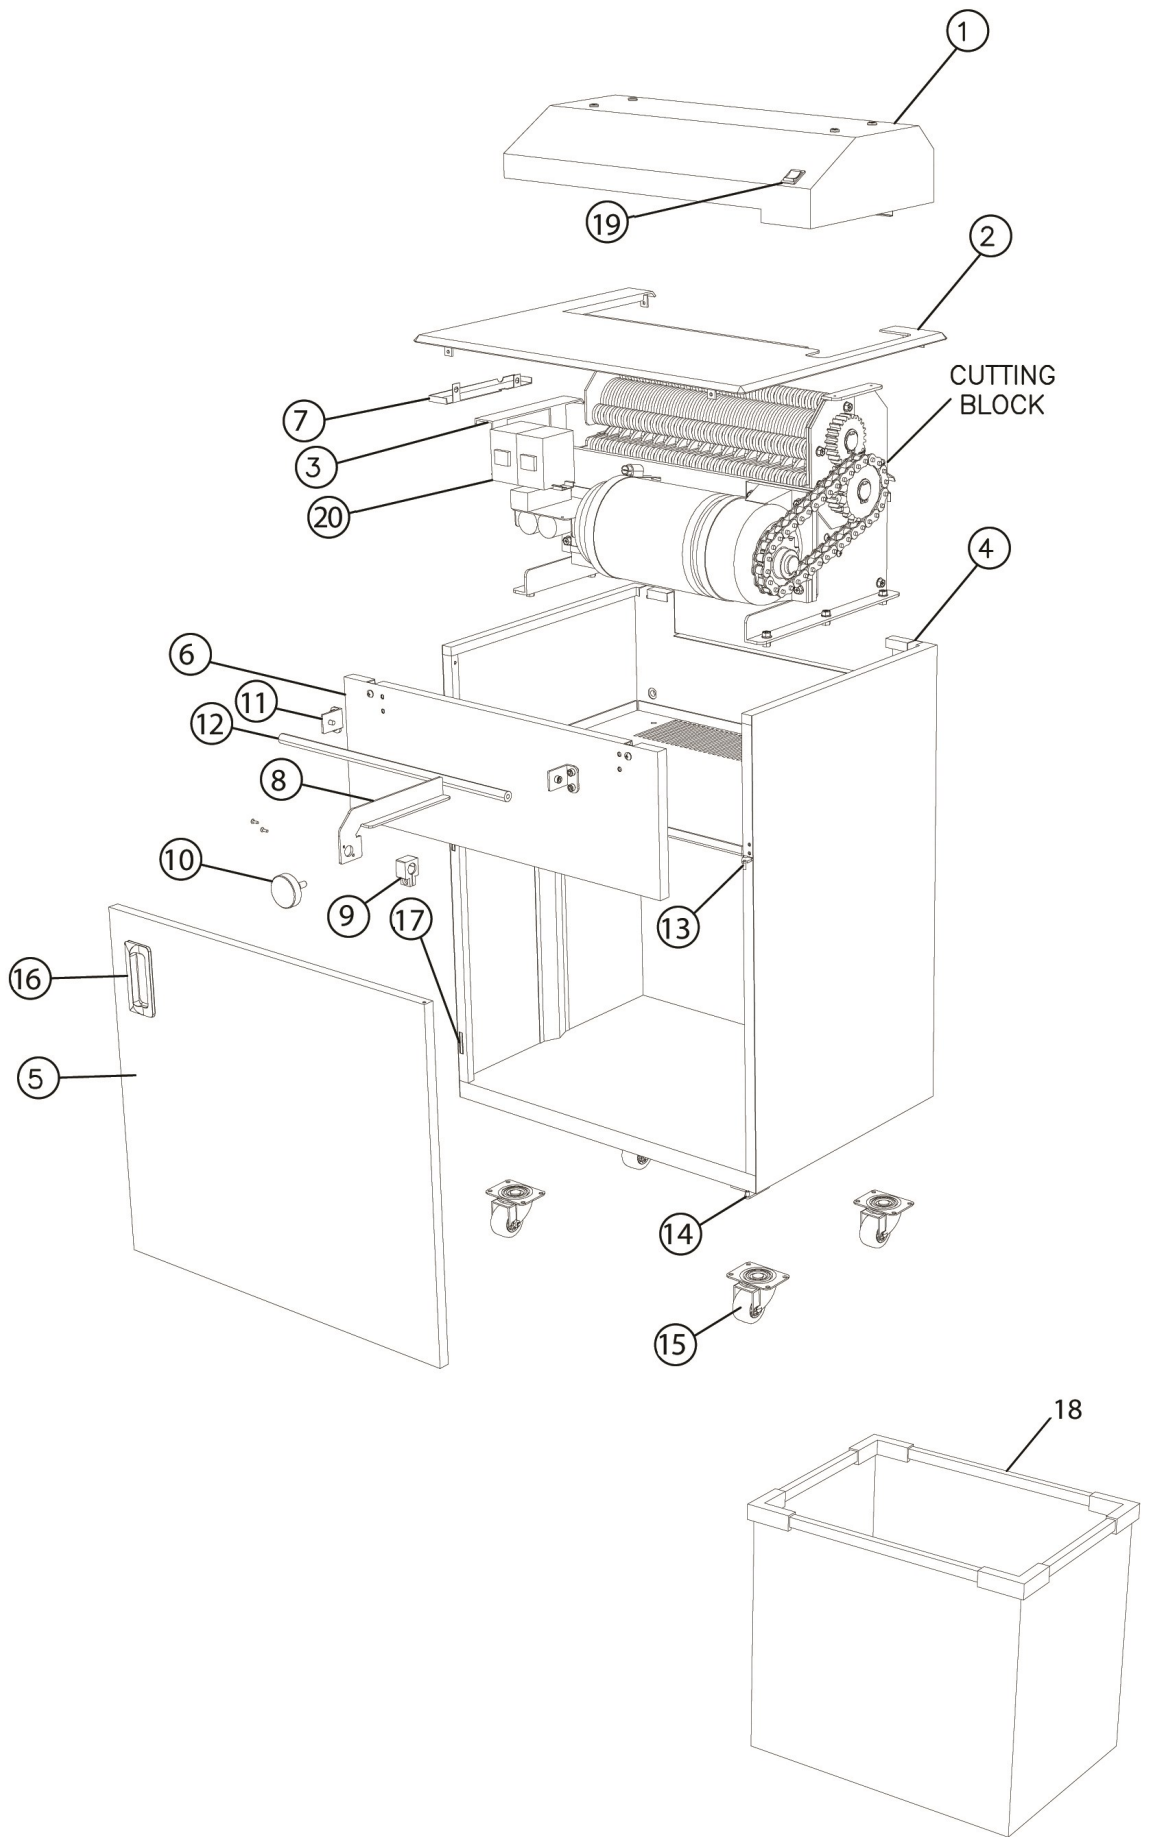

# FORMAX<sup>®</sup>

---

Greenwave 430  
Cardboard Perforator

No.	Part #	Description	Qty
1	GW-430CA001	TOP COVER	1
2	GW-430CA002	TOP BOARD	1
3	GW-430CA003	SUB BOARD	1
4	GW-430CA004	BODY	1
5	GW-430CA005	DOOR	1
6	GW-430CA007	FRONT COVER	1
7	GW-430CA008	SUB TOP COVER	1
8	GW-430CA010	CUTTING GUIDE MODULATOR	1
9	GW-430CA011	CUTTING GUIDE BUSHING	1
10	GW-430CA012	CUTTING GUIDE HANDLE	1
11	GW-430CA013	CUTTING GUIDE BRACKET	1
12	GW-430CA014	CUTTING GUIDE POST	1
13	GW-430CA015	UPPER HINGE	1
14	GW-430CA016	LOWER HINGE	1
15	GW-430CA022	CASTERS	4
16	GW-430CA024	DOOR HANDLE	1
17	GW-430CA025	MAGNET	1
18	GW-430CA026	WASTE BIN	1
19	GW-430CA027	SWITCH	1
20	GW-430CA028	MAGNETIC CONTACTOR	1
-	GW-430CA029	SWITCH HARNESS (SET)	1
-	GW-430CA031	POWER CORD	1

No.	Part #	Description	Qty
1	GW-430CB001	SIDE PLATE (R)	1
2	GW-430CB002	SIDE PLATE (L)	1
2-1	GW-430CB002-1	BEARING HOUSING (A)	1
2-2	GW-430CB002-2	BEARING HOUSING (B)	1
3	GW-430CB003	LONG SHAFT	1
4	GW-430CB004	SHORT SHAFT	1
5	GW-430CB005	GUIDE	1
6-1	GW-430CB006-1	POST (A)	1
6-2	GW-430CB006-2	POST (B)	1
7	GW-430CB007	BASE PLATE	1
8	GW-430CB025	BRACKET	1
9	GW-430CB009	MOTOR SPROCKET	1
10	GW-430CB010	CUTTER SPROCKET	1
11	GW-430CB011	SPUR GEAR	2
12	GW-430CB012	BOTTOM GUIDE	1
13	GW-430CB013	MIDDLE GUIDE	1
14	GW-430CB014	TOP GUIDE	1
15	GW-430CB015	BEARING REINFORCEMENT	1
16	GW-430CB016	OILLESS BEARING	2
17	GW-430CB017	KEY (A)	1
18	GW-430CB018	KEY (B)	1
19	GW-430CB019	KEY (C)	1
20	GW-430CB020	SNAPRING	1
21	GW-430CB021	NR BEARING	2
22	GW-430CB022	CHAIN	1
23	GW-430CB023	MOTOR	1
24	GW-430CB024	MOTOR BAND	1