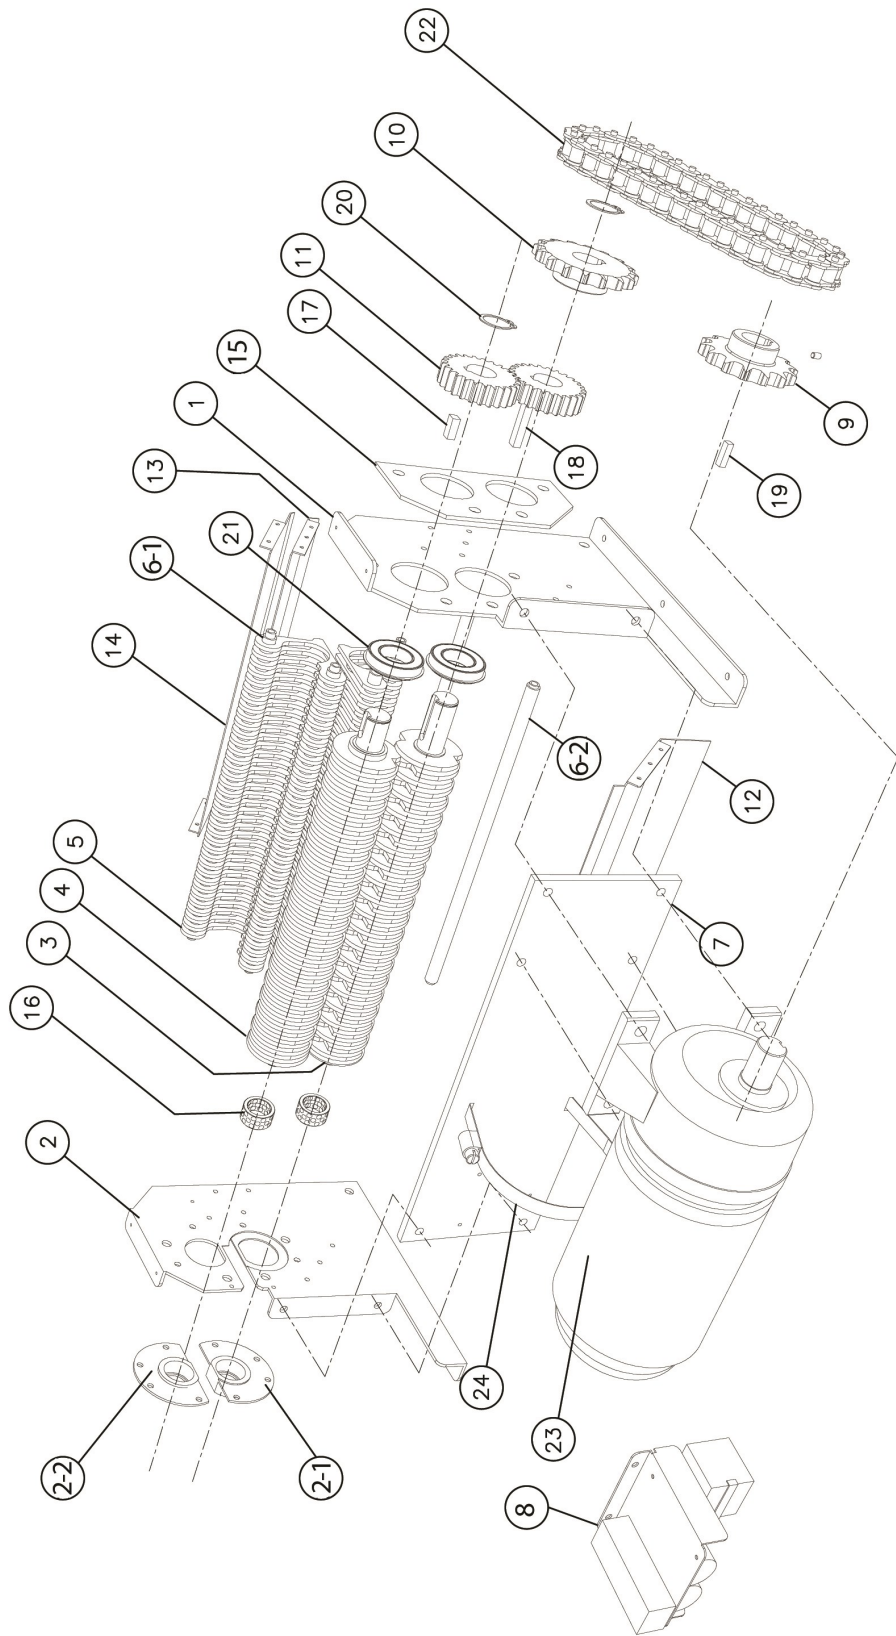

# FORMAX<sup>®</sup>

---

Greenwave 430  
Cardboard Perforator

No.	Part #	Description	Qty
1	GW-430CA001	TOP COVER	1
2	GW-430CA002	TOP BOARD	1
3	GW-430CA003	SUB BOARD	1
4	GW-430CA004	BODY	1
5	GW-430CA005	DOOR	1
6	GW-430CA007	FRONT COVER	1
7	GW-430CA008	SUB TOP COVER	1
8	GW-430CA010	CUTTING GUIDE MODULATOR	1
9	GW-430CA011	CUTTING GUIDE BUSHING	1
10	GW-430CA012	CUTTING GUIDE HANDLE	1
11	GW-430CA013	CUTTING GUIDE BRACKET	1
12	GW-430CA014	CUTTING GUIDE POST	1
13	GW-430CA015	UPPER HINGE	1
14	GW-430CA016	LOWER HINGE	1
15	GW-430CA022	CASTERS	4
16	GW-430CA024	DOOR HANDLE	1
17	GW-430CA025	MAGNET	1
18	GW-430CA026	WASTE BIN	1
19	GW-430CA027	SWITCH	1
20	GW-430CA028	MAGNETIC CONTACTOR	1
-	GW-430CA029	SWITCH HARNESS (SET)	1
-	GW-430CA031	POWER CORD	1

No.	Part #	Description	Qty
1	GW-430CB001	SIDE PLATE (R)	1
2	GW-430CB002	SIDE PLATE (L)	1
2-1	GW-430CB002-1	BEARING HOUSING (A)	1
2-2	GW-430CB002-2	BEARING HOUSING (B)	1
3	GW-430CB003	LONG SHAFT	1
4	GW-430CB004	SHORT SHAFT	1
5	GW-430CB005	GUIDE	1
6-1	GW-430CB006-1	POST (A)	1
6-2	GW-430CB006-2	POST (B)	1
7	GW-430CB007	BASE PLATE	1
8	GW-430CB025	BRACKET	1
9	GW-430CB009	MOTOR SPROCKET	1
10	GW-430CB010	CUTTER SPROCKET	1
11	GW-430CB011	SPUR GEAR	2
12	GW-430CB012	BOTTOM GUIDE	1
13	GW-430CB013	MIDDLE GUIDE	1
14	GW-430CB014	TOP GUIDE	1
15	GW-430CB015	BEARING REINFORCEMENT	1
16	GW-430CB016	OILLESS BEARING	2
17	GW-430CB017	KEY (A)	1
18	GW-430CB018	KEY (B)	1
19	GW-430CB019	KEY (C)	1
20	GW-430CB020	SNAPRING	1
21	GW-430CB021	NR BEARING	2
22	GW-430CB022	CHAIN	1
23	GW-430CB023	MOTOR	1
24	GW-430CB024	MOTOR BAND	1